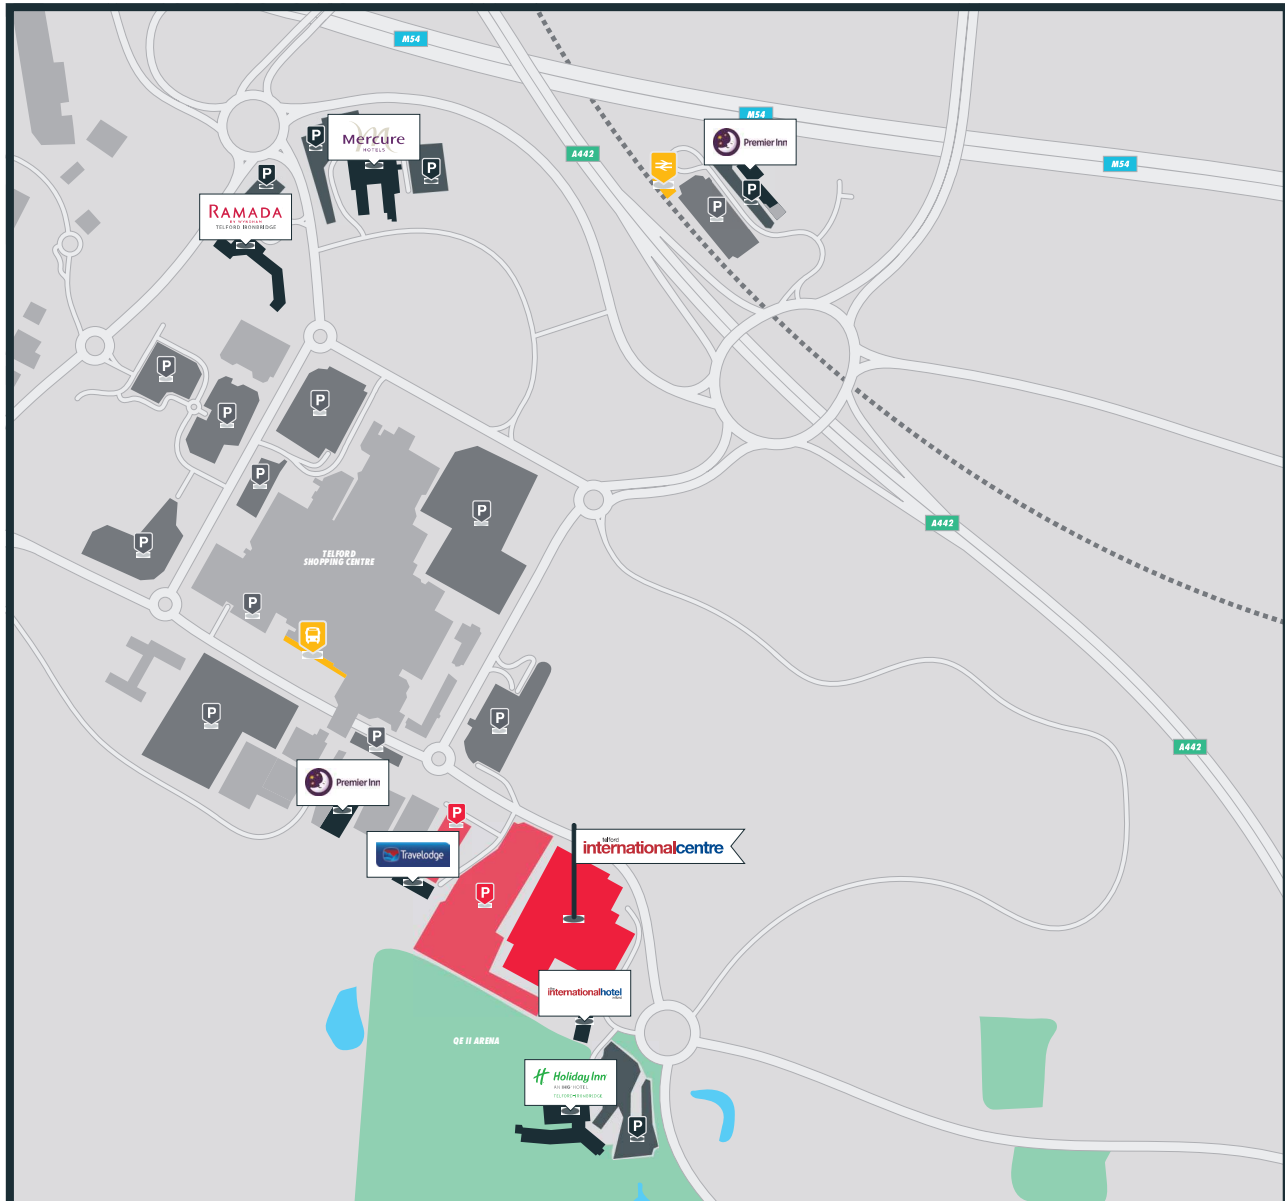

HOTELS & CAMPUS

HOTEL	ROOMS	TWINS	EXEC	SUITE	ACCESSIBLE
Holiday Inn Telford-Ironbridge	152	83	10	3	4*
The International Hotel	101	54	N/A	N/A	5
Ramada Telford-Ironbridge	90	5**	N/A	N/A	1
Mercure Telford Centre	153	78***	N/A	N/A	4
Premier Inn Telford International Centre	85	41^{:-}	N/A	N/A	5
Travelodge Telford International Centre	68	33^{:-}	N/A	N/A	4
Premier Inn Telford Central	89	76^{:-}	N/A	N/A	4

*All bathrooms are shower over bath, no roll in shower.
**Family room 1 Double bed & 1 Double Sofa Bed.
***34 Twin Room & 44 Zip & link.:-Twin or Family rooms.