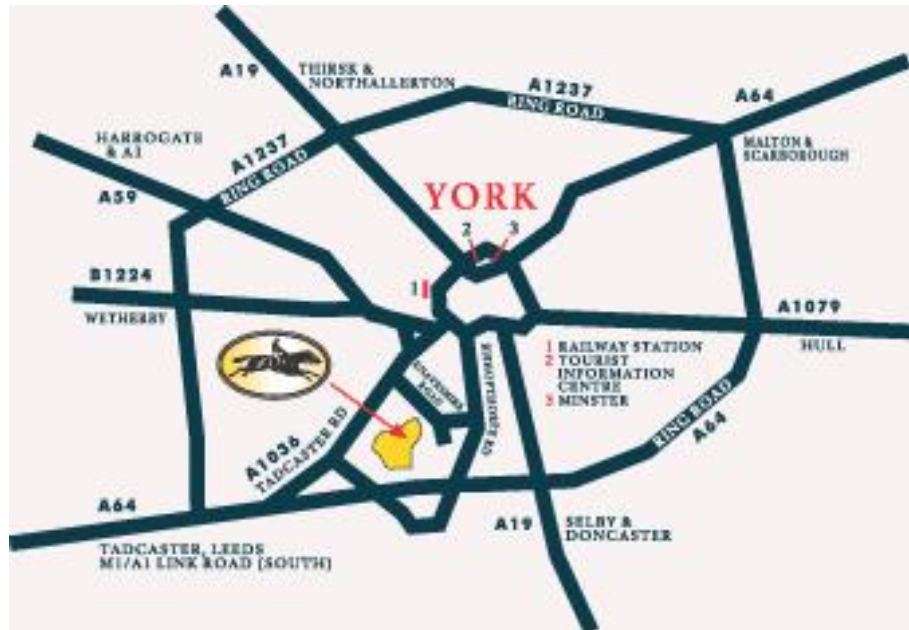

# YOUNG AMBASSADORS CONFERENCE

Tuesday 18 September

York Racecourse

York

YO23 1EX

01904 620 911

[www.yorkracecourse.co.uk](http://www.yorkracecourse.co.uk)

## Travelling by Rail:

Fast and frequent rail services take as little as 1 hour 52 minutes from London Kings Cross and some from Edinburgh. Manchester and Birmingham are also direct. (The course is 1 mile from the station centre and a First Bus raceday shuttle runs every 20 minutes)

## Travelling by Car:

York Racecourse is just outside the city of York with good motorway links on the M1 and A1. Once near the city, from the South, east & west the A64 & A1036 are the roads to follow. From the north, use the A19 & A59, then the York Ring Road to avoid the city centre.