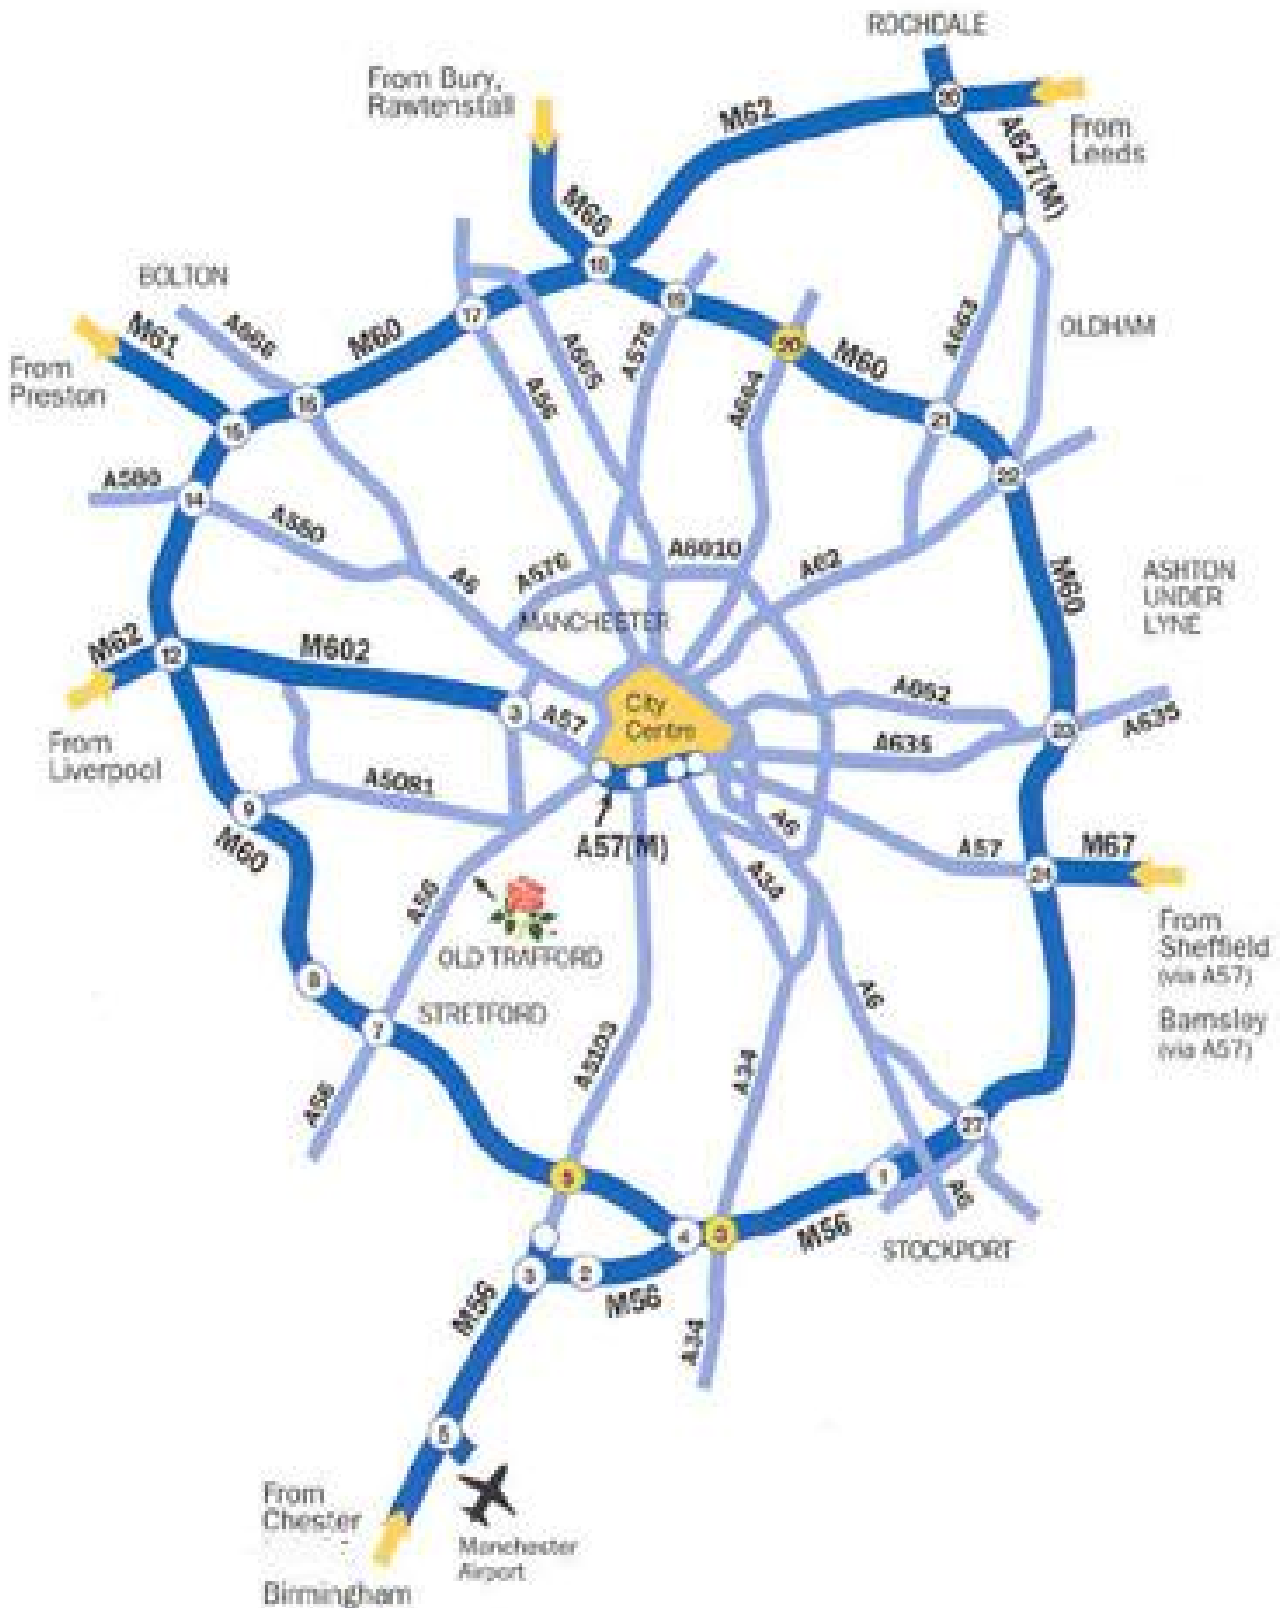

YOUNG AMBASSADORS CONFERENCE

Tuesday 30 September

Lancashire County Cricket Club
Old Trafford Cricket Ground

Talbot Road,
Manchester
M16 OPX

0870 062 4632

www.lccc.co.uk