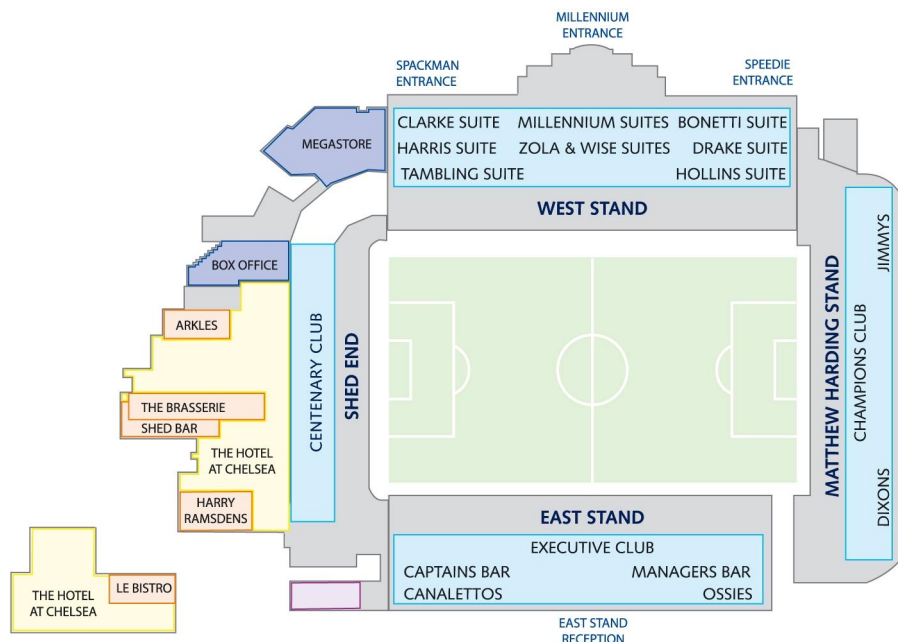

YOUNG AMBASSADORS CONFERENCE

Thursday 9 October

Chelsea Football Club
 Drake Suite, West Stand
 Stamford Bridge
 London SW6 1HS
 0871 984 1955
 www.chelseafc.com

Outside the congestion charge zone with easy access to the M25, M4 and M40, complete with underground car parking makes Chelsea FC the ideal venue for any event.

The nearest tube station is Fulham Broadway on the District Line which is just a 5 minute walk away.

Car parking is available in a local NCP car park. It is charged at a reduced delegate rate of £15 for an 8 hour stay. We would therefore recommend that delegates use public transport to get to Chelsea Football Club. Fulham Broadway on the District Line is a five minute walk away.