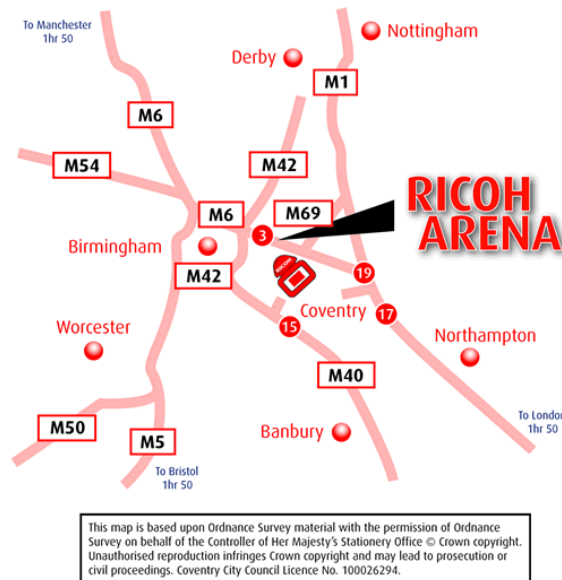

YOUNG AMBASSADORS CONFERENCE

Thursday 17th September 2009

Ricoh Arena
71 Phoenix Way
Foleshill
Coventry
CV6 6GE

www.ricoharena.com

Travelling by Rail

The Railway station for the Ricoh Arena is the main Coventry Railway Station which is in the City Centre and Approximately 6 miles away.

Travelling by Car

From the North

Take the M1 southbound and leave at junction 21. At the roundabout take the 3rd exit onto the M69 (Signposted Coventry Birmingham)

Leave the M69 branching left (signposted Birmingham M6, Coventry North and Central A4600) Leave the M6 at junction 3. Take 2nd exit onto Phoenix way – A444

From the South

Take M40 northbound. Leave M40 at junction 15. At roundabout take 4th exit onto Warwick Bypass – A46 (Signposted Coventry) Continue on A444. Take left hand lane onto London Road – A4114. Continue until you reach Ring Road. Stay in Right hand lane take 2nd exit onto Ring Road. Leave Ring Road at junction 3. At Roundabout take 2nd exit onto Sky Blue Way. Proceed forward over traffic lights. At Next Roundabout take 1st exit onto A444 (signposted Nuneaton) Continue forward on A444, straight on at roundabouts until you see

the Ricoh Arena. At last roundabout adjacent to the arena on your right hand side, take 3rd exit onto Rowleys Green Lane. At Roundabout take 2nd exit onto udds Lane.

From the South-East

Take M1 Northbound. Taking left hand lane, join M6 motorway (signposted M6 The north West, Coventry North, Birmingham) Leave the M6 at junction 3. Take 2nd exit onto Phoenix way – A444. At the next roundabout take the 1st exit onto Rowleys Green Lane. At roundabout take 2nd exit onto Judds Lane