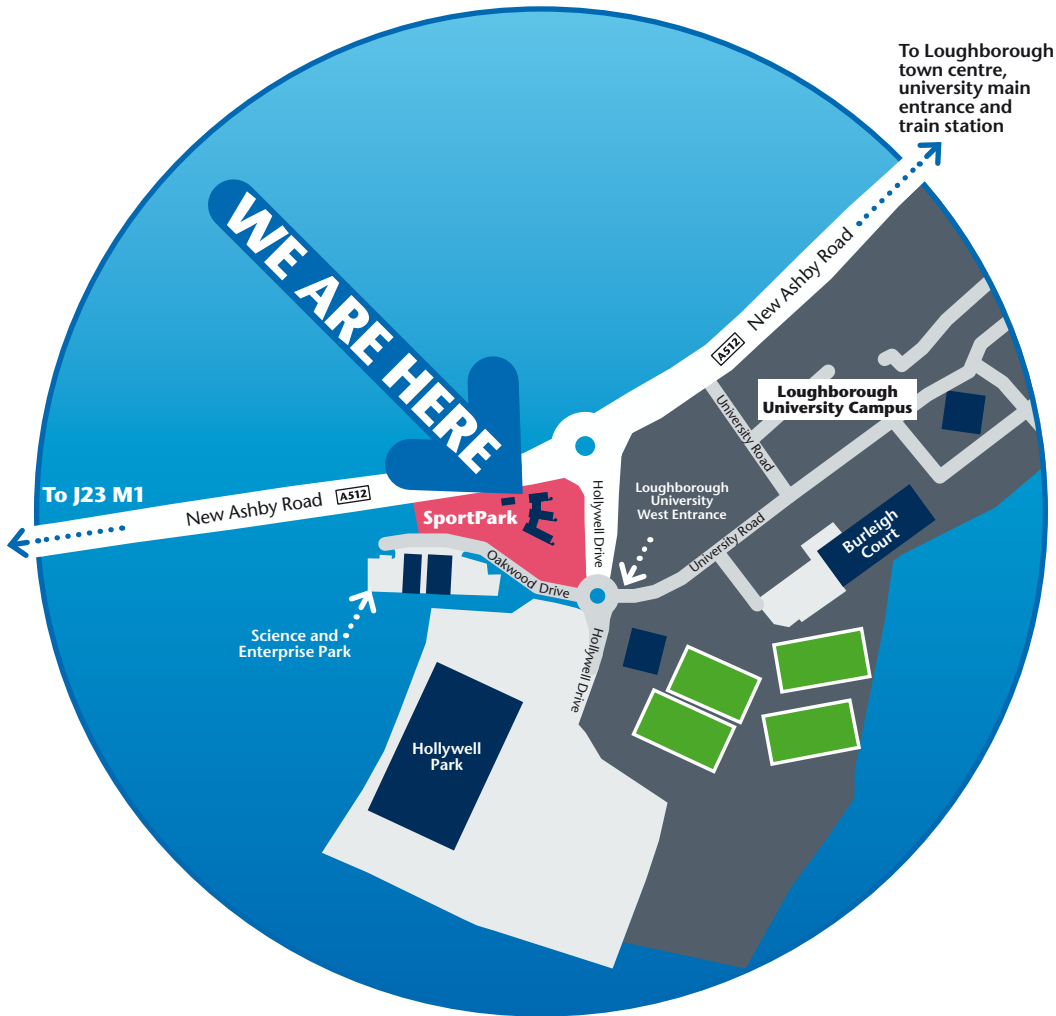

WE

HAVE

MOVED

Youth Sport Trust

**The Youth Sport Trust
Loughborough office has moved to:**

Youth Sport Trust

SportPark

3 Oakwood Drive

Loughborough

Leicestershire LE11 3QF

T: 01509 226600

F: 01509 210851

London office:

Youth Sport Trust

Walkden House

10 Melton Street